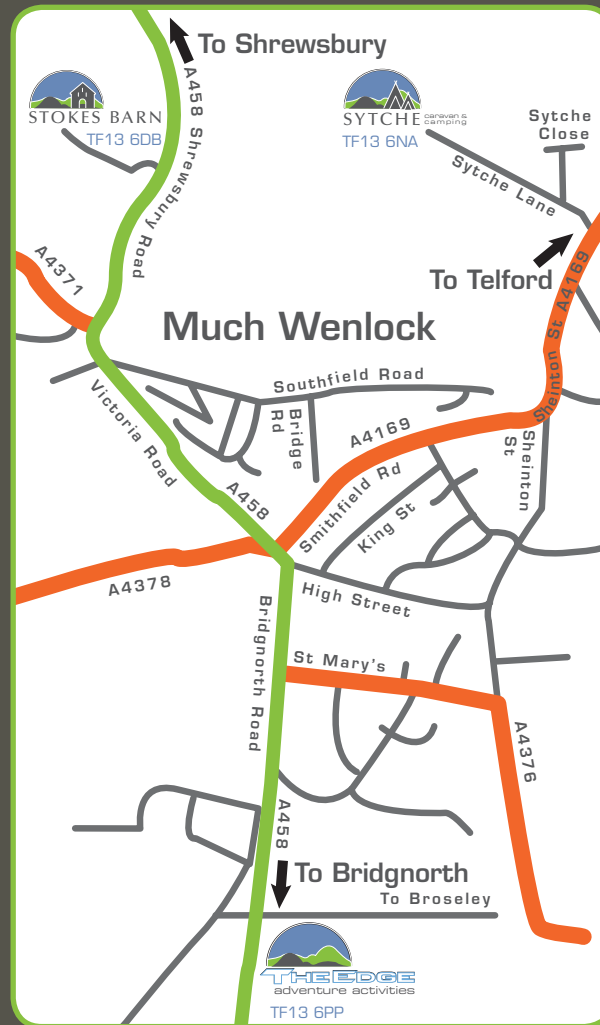

PRICES

PER PERSON PER SESSION

Quad Biking / Trekking: ..... Adults **£35**
..... Under 16 **£25**
Session times include a 1hr trek

Off-Road Karting: **£35**

Clay Pigeon Shooting: **£35**
Based on around 40 shots per person

Mountain / Grass Boarding: **£15**
Session includes 1hr tuition and 1hr practice time

Archery: **£20**

Jacobs Ladder: (high-ropes) **£20**

Team Building: ..... **£POA**
such as orienteering

EXAMPLE PACKAGES

At The Edge, we prefer to tailor-make a package that meets your needs but here are a few examples:

Half Day: Fire and Ride -
Quad Biking and Clay Pigeon Shooting
From 10am to 1pm or from 2pm to 5pm
£65 per person

Short Day: Slide, Fire and Ride -
Quad Biking, Off-Road Karting and
Clay Pigeon Shooting
From 10am to 3.30pm
£99 per person

Full Day: Living On The Edge -
Quad Biking, Off-Road Karting,
Clay Pigeon Shooting and Archery
From 10am to 5pm
£115 per person

Groups of over 15 people - discounts available
Lunch can be added to all packages if required
Prices are inc. VAT and correct at time of printing

Office Address:
The Edge Adventure Activities,
Newtown House Farm, Shrewsbury Road,
Much Wenlock, Shropshire TF13 6DB
T: 01952 727491 M: 07967 565266
info@theedgeadventure.co.uk

**Activity Site Address: Opposite Walton Cottages,
Much Wenlock, Shropshire TF13 6PP**